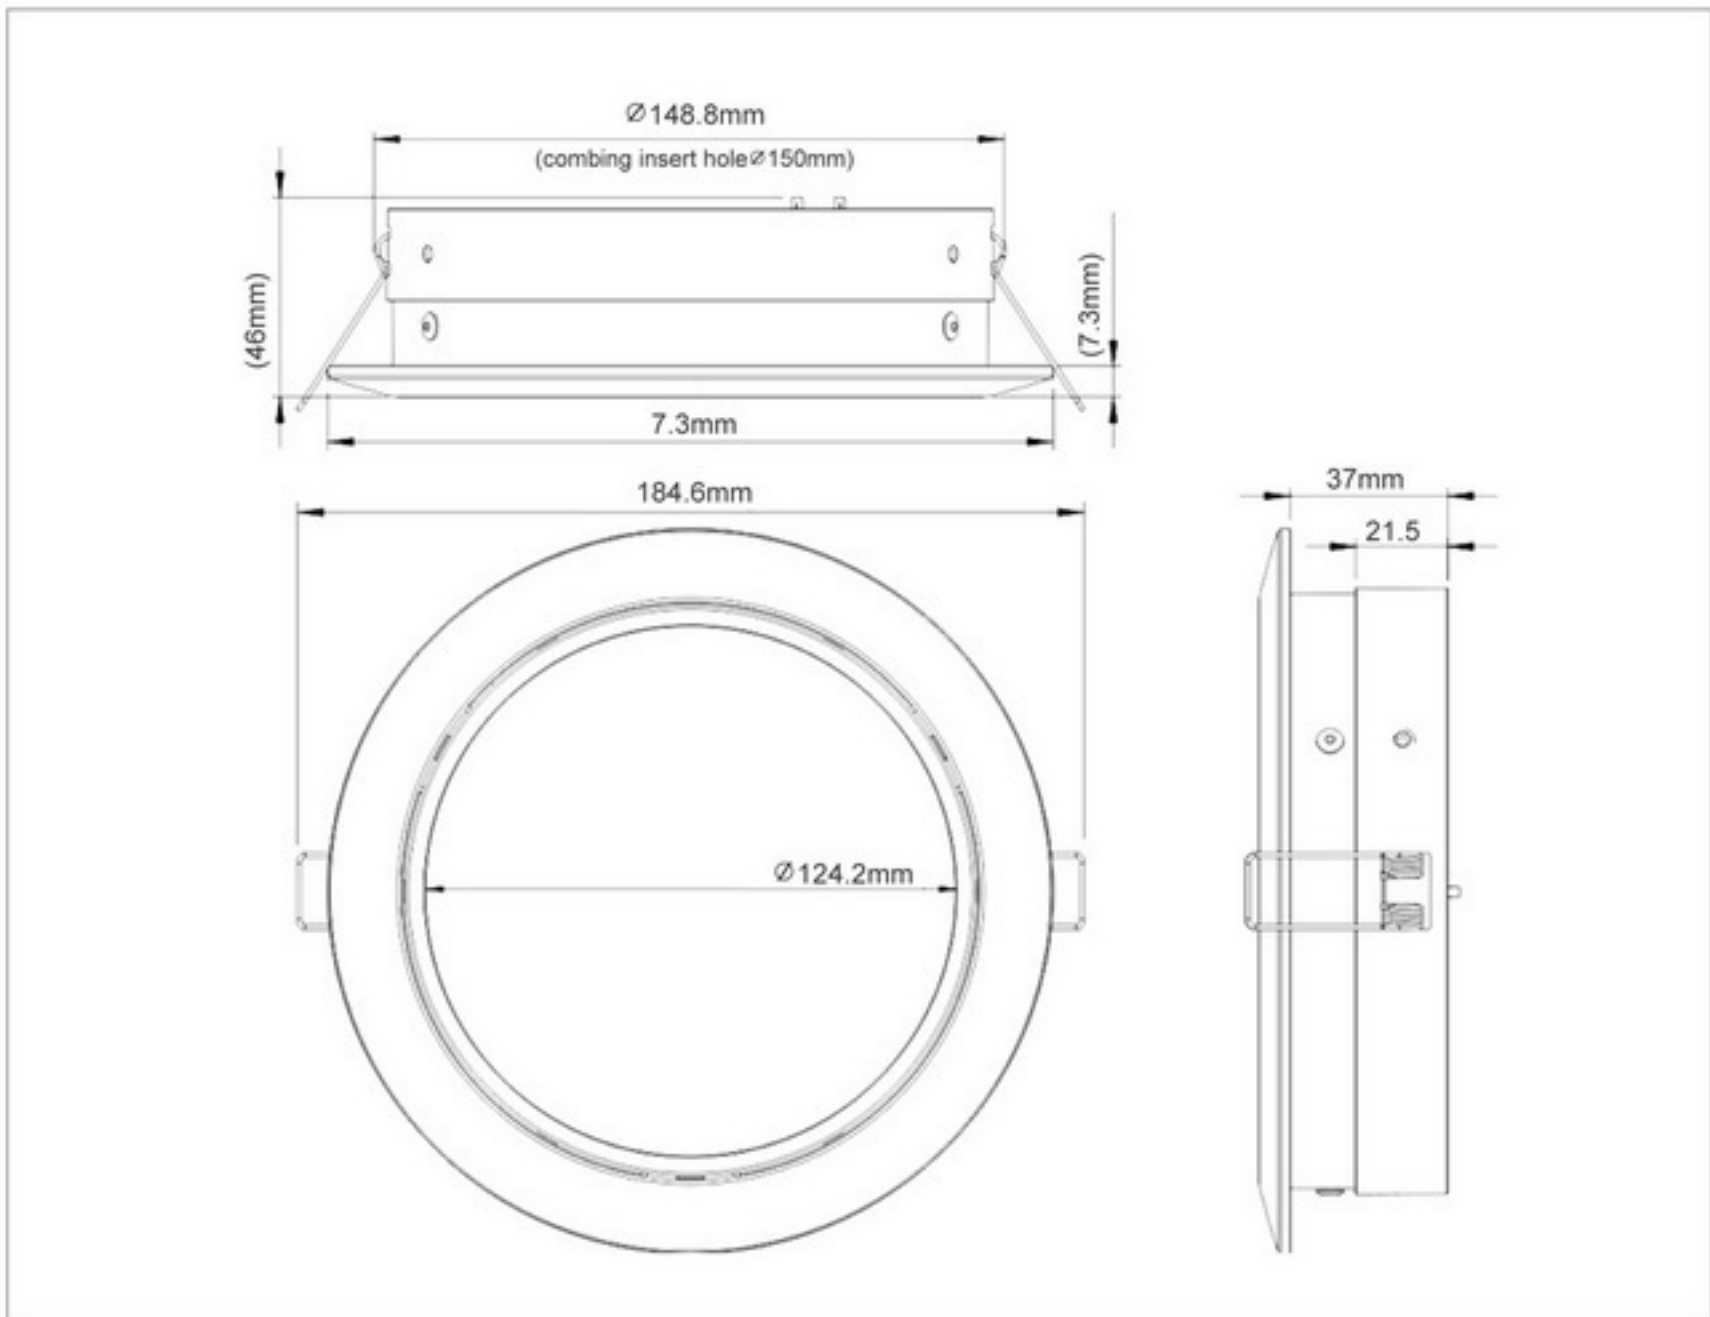

L-Galaxy LED Recessed Lighting

L-Galaxy LED Recessed Lighting

- The style of lighting is simple and clear. It is easy to be collocated with the space. Three types of casing are available. (Hairline, white coating and etching)
- High energy efficiency and long lifetime. It is made of aluminum for the best heat dissipation.
- The thin body (recessed height about 50mm) is suitable for low clearance of mezzanine.
- Minimum glaring. The light is soft and bright. Three light colors are available (pure white, warm white and yellow).
- For household, meeting room, showroom, audio-visual room and shops, etc.

- Minimum glaring. The light is soft and bright.

Three light colors are available .

- yellow 3500K
- warm white 4500K
- pure white 5700K

DIMENSION:

APPLICATIONS:

(INDOOR USE ONLY, suspended ceiling preferred)

Office / Restaurant / Meeting Room / Conference Room / Library / Classroom / Factory

L-Galaxy LED Recessed Lighting

SPECIFICATIONS:

Model Number	LED RL / 7W	LED RL / 11W
Product Number	35101	35102
Power Consumption	7W	11W
Output Lumens	700lm	1100lm
Dimension	(L)170X(W)190X(H)46	
Diameter of Cut Hole	(Φ) 150mm	
Net Weight	0.258kg	
Available Tc (± 400K)	5700K / 4500K / 3500K	
Input Voltage	(110V) 90-160 V _{AC}	
	(220V) 160-260 V _{AC} /V _{DC}	
	90-280 V _{AC} /V _{DC}	
Rated Frequency	50 / 60 Hz	
Suggested Temperature	0°C~25°C(Operation Environment Temp : 0°C~40 °C)	
Operation Humidity	0%~60% RH	
Recommended Mounting Height	2.5~3m	
Lighting Luminaire	8 years	
Whole System	40,000~50,000 hours	