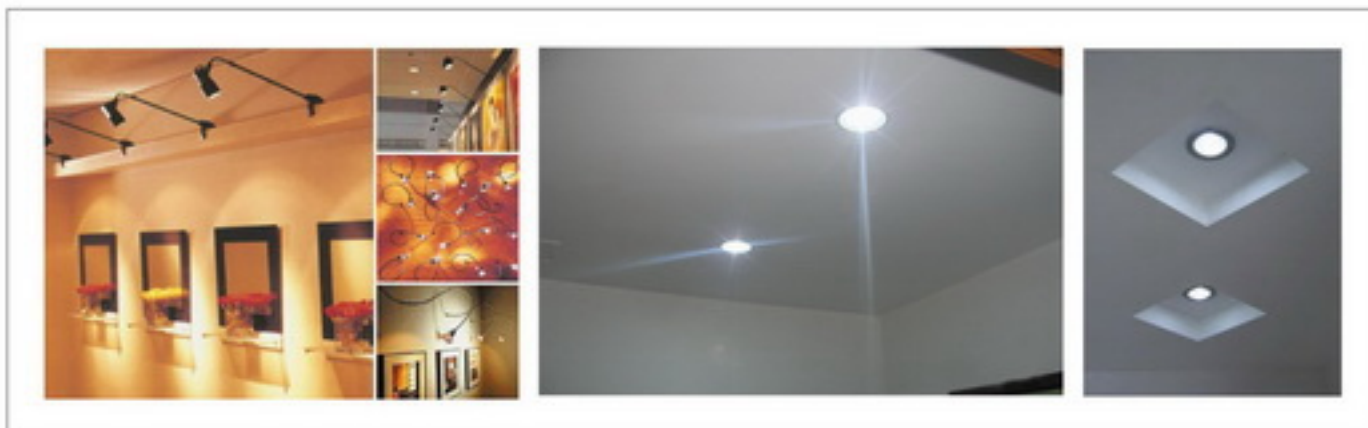

L-Galaxy LED Recessed Lighting

L-Galaxy LED Recessed Lighting

- The style of lighting is simple and clear. It is easy to be collocated with the space. Three types of casing are available. (Hairline, white coating and etching)
- High energy efficiency and long lifetime. It is made of aluminum for the best heat dissipation.
- The thin body (recessed height about 50mm) is suitable for low clearance of mezzanine.
- Minimum glaring. The light is soft and bright. Three light colors are available (pure white, warm white and yellow).
- For household, meeting room, showroom, audio-visual room and shops, etc.

- Minimum glaring. The light is soft and bright.

Three light colors are available .

- yellow 3500K
- warm white 4500K
- pure white 5700K

DIMENSION:

APPLICATIONS:

(INDOOR USE ONLY, suspended ceiling preferred)

Office / Restaurant / Meeting Room / Conference Room / Library / Classroom / Factory

L-Galaxy LED Recessed Lighting

SPECIFICATIONS:

Model Number	LED RL / 7W	LED RL / 11W
Product Number	35101	35102
Power Consumption	7W	11W
Output Lumens	700lm	1100lm
Dimension	(L)170X(W)190X(H)46	
Diameter of Cut Hole	(Φ) 150mm	
Net Weight	0.258kg	
Available Tc (± 400K)	5700K / 4500K / 3500K	
Input Voltage	(110V) 90-160 V _{AC}	
	(220V) 160-260 V _{AC} /V _{DC}	
	90-280 V _{AC} /V _{DC}	
Rated Frequency	50 / 60 Hz	
Suggested Temperature	0°C~25°C(Operation Environment Temp : 0°C~40 °C)	
Operation Humidity	0%~60% RH	
Recommended Mounting Height	2.5~3m	
Lighting Luminaire	8 years	
Whole System	40,000~50,000 hours	